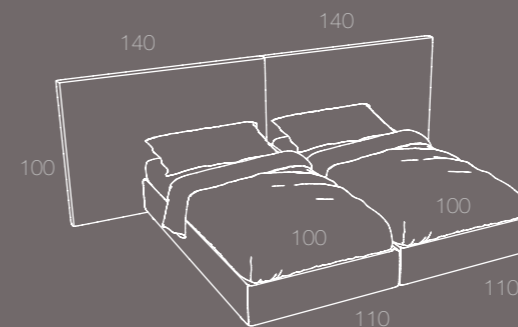

Examples of sommier and headboards arrangements, freely combined between Lisce and Trapuntate manufactures.

Comp. 1

Testiera Tellaro 180 x 160
Sommier Superior

Comp. 2

Testiera Flat 200 x 120
Sommier Superior Royal