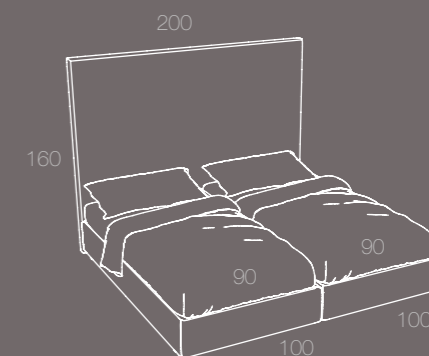

Comp. 8

Testiera Flat 200 x 160
Sommier Standard