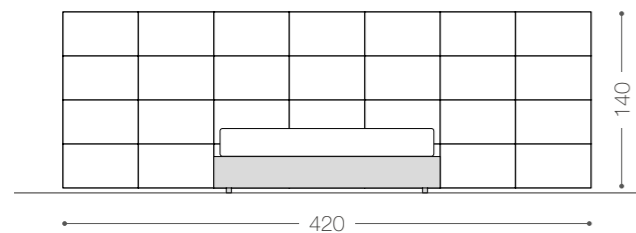

BOISERIE RE 60

composizione di pannelli 60 × 35 cm, con LED integrato.
composition of 60 × 35 cm panels, with integrated LED.