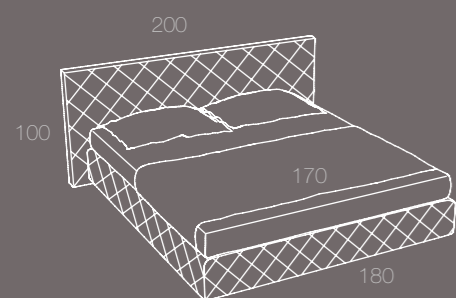

SOMMIER SMART

giroletto smart, altezza 12 cm.
smart bed frame, height 12 cm.

SOMMIER ROYAL

giroletto royal, altezza 46 cm.
royal bed frame, height 46 cm.

BOX VERTICALE _
vertical storage box

standard / superior con box apertura verticale.
standard / superior with vertical-opening box.

Examples of sommier and headboards arrangements, freely combined between Lisce and Trapuntate manufactures.

Comp. 1

Testiera Tellaro 180 x 160
Sommier Superior

Comp. 2

Testiera Flat 200 x 120
Sommier Superior Royal

Comp. 7

Testiera Flat 140 + 140 x 100
Sommier Standard

Comp. 8

Testiera Flat 200 x 160
Sommier Standard

Comp. 3

Testiera Lille 200 x 100
Sommier Standard Lille

Comp. 4

Testiera Lerici 220 x 100
Sommier Smart